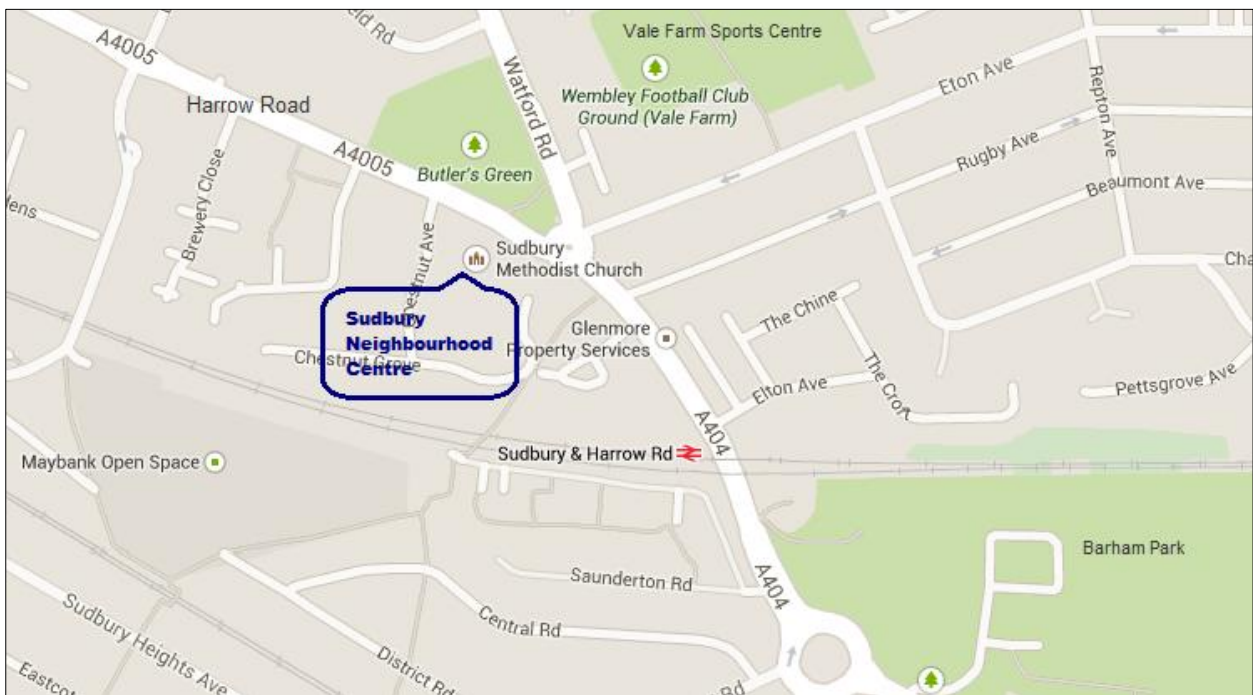

How to find Sudbury Neighbourhood Centre

Our address is: 809 Harrow Road
Wembley
Middlesex
HA0 2LP

Location of Sudbury Neighbourhood Centre

Sudbury Neighbourhood Centre is located behind Sudbury Methodist Church, as shown in the map below.

Our **MAIN ENTRANCE** is located at the front and to the right-hand side of Sudbury Methodist Church, as indicated here in the photo .

Transport information

Car Parking: Free parking available at the Centre

Nearest Bus Routes: 92, 192, 245 and 18 (surrounding area)

Nearest Railway Station: Sudbury & Harrow Road

Nearest Tube Station: Sudbury Town (Piccadilly Line).